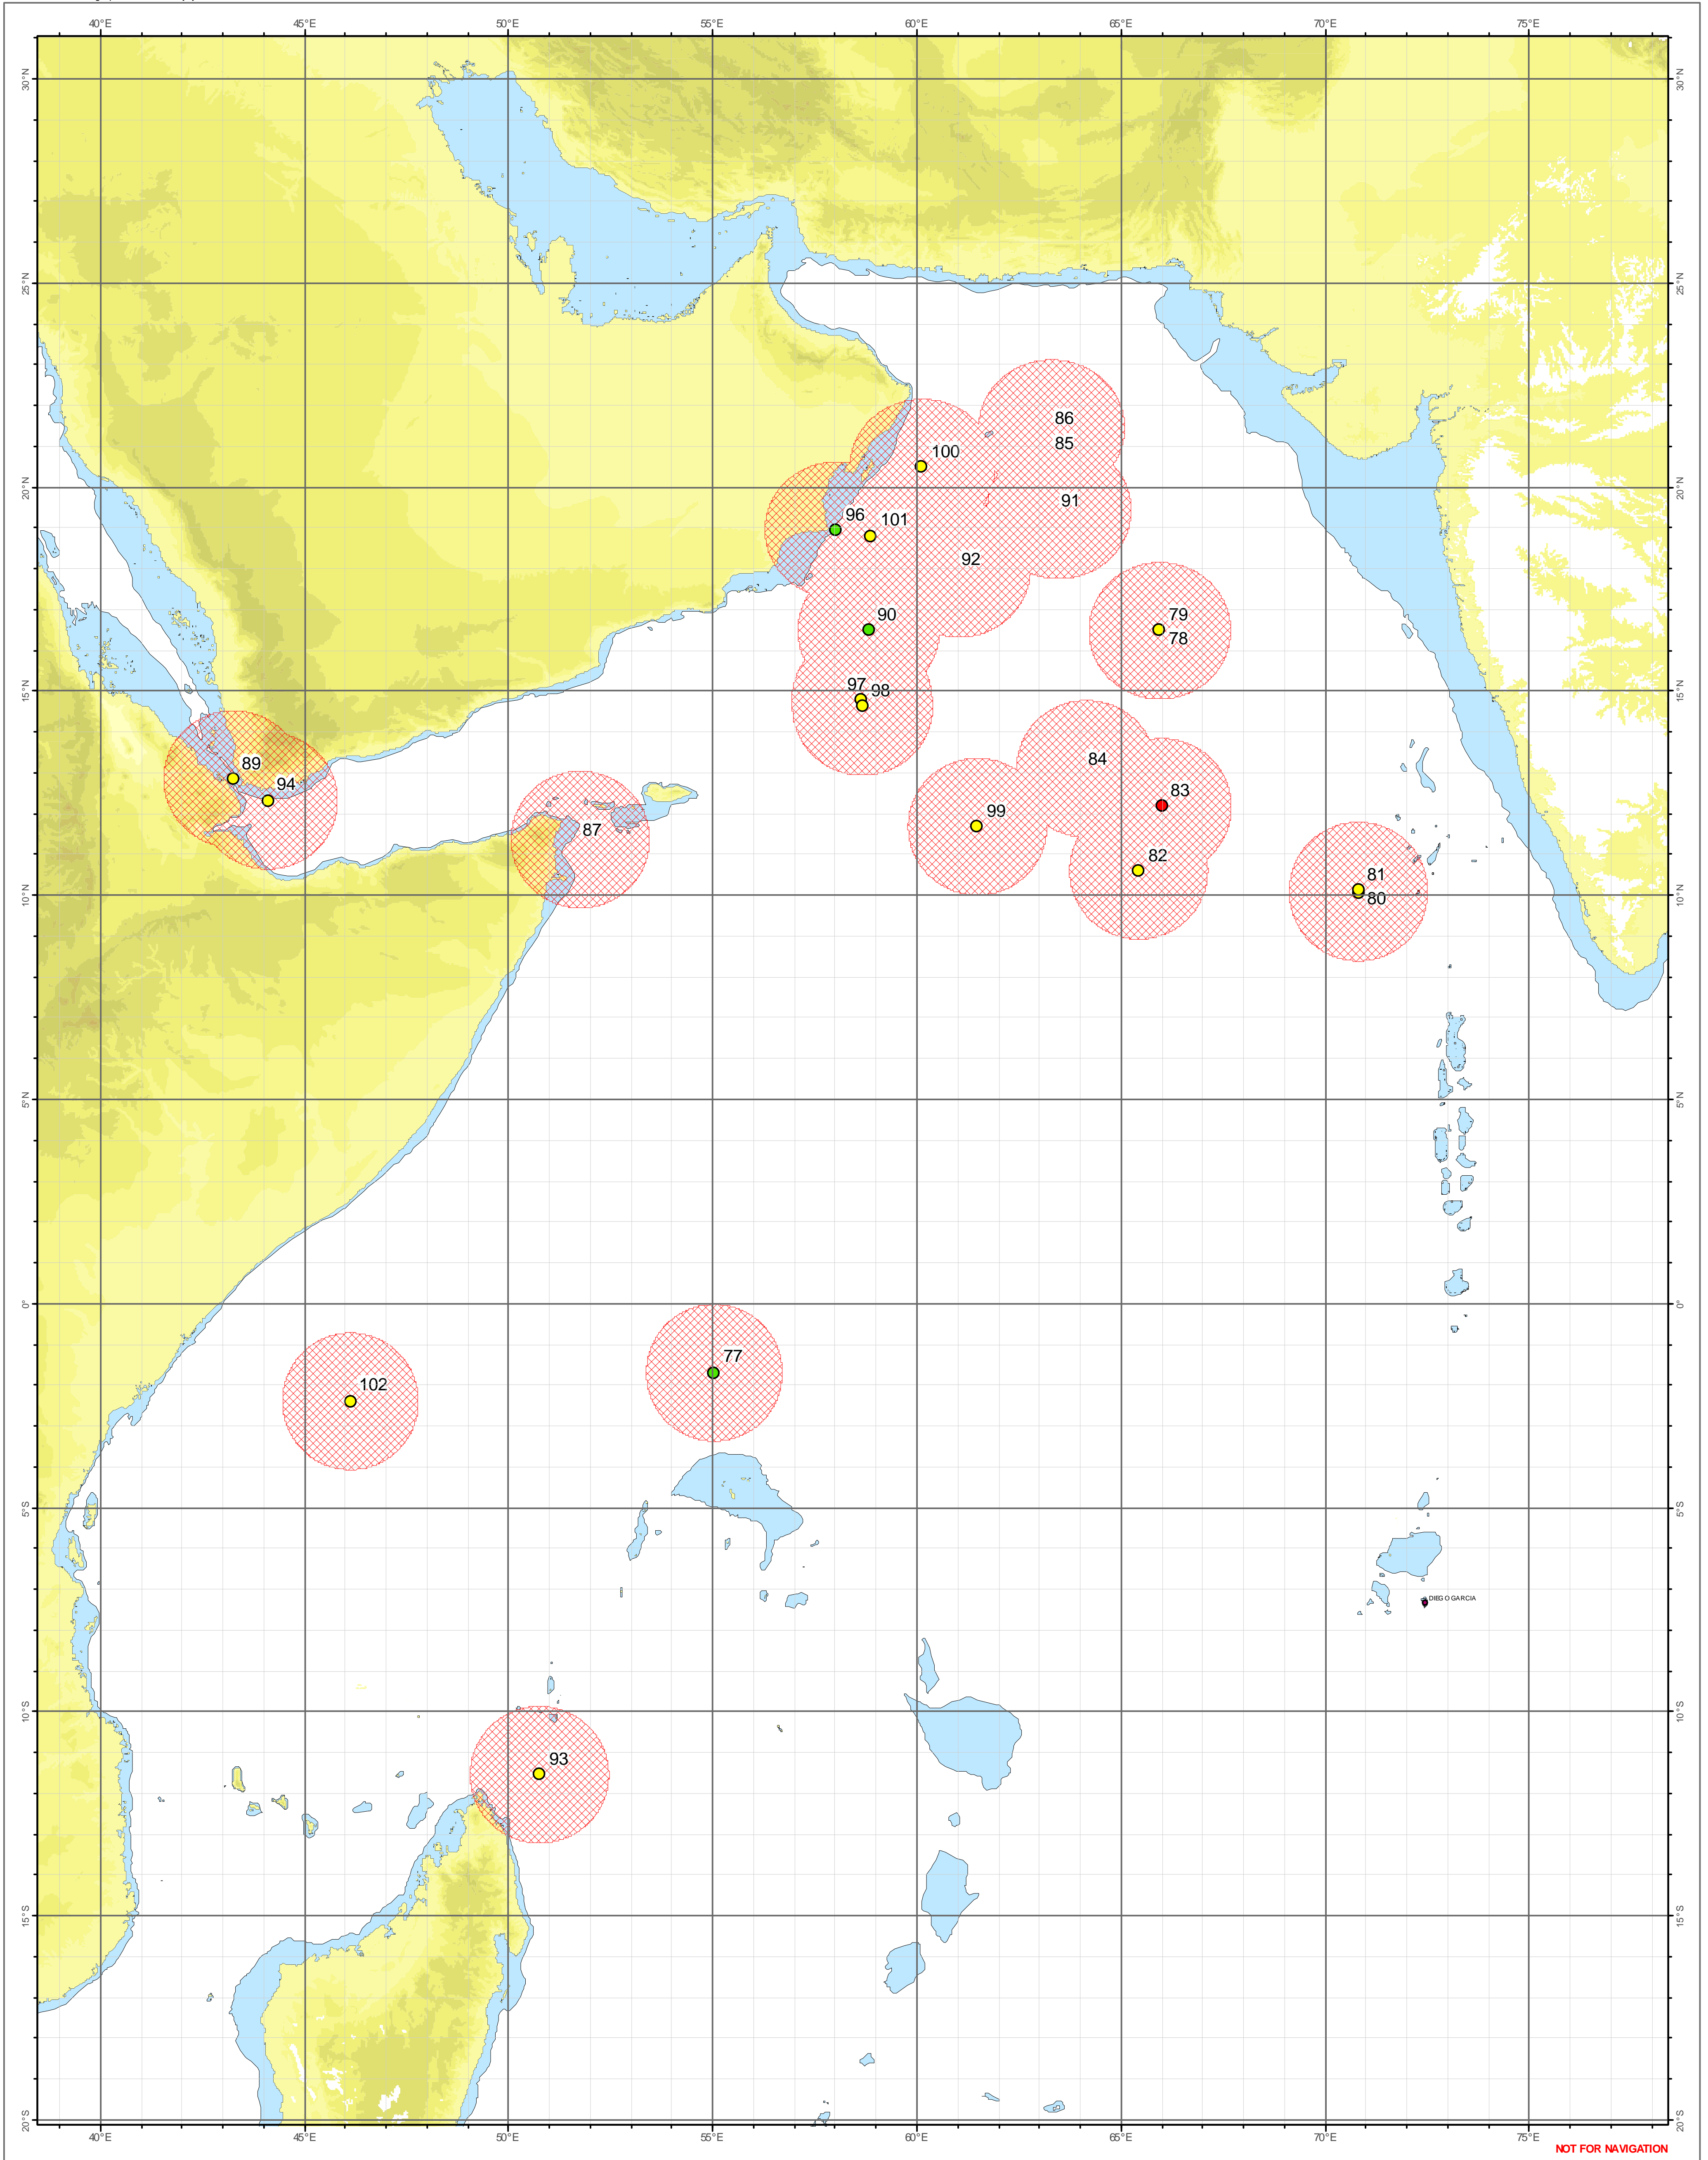

NATO Shipping Centre Alerts

WGS84 Datum / Geographic Coordinate System Scale: 1:8 500 000 at A1

NOT FOR NAVIGATION

Legend

Pracy_chart_for_web_Events

EVENT

- Hijacked
- At risk
- Piracy
- Report
- Piracy at for web_2011 03 02_100

Based on commercial data. Digital Map Data © Collins Bartholomew Ltd (2004). Update Sep 2007. No boundaries are not necessarily authoritative. Historical events compiled from IMB data.